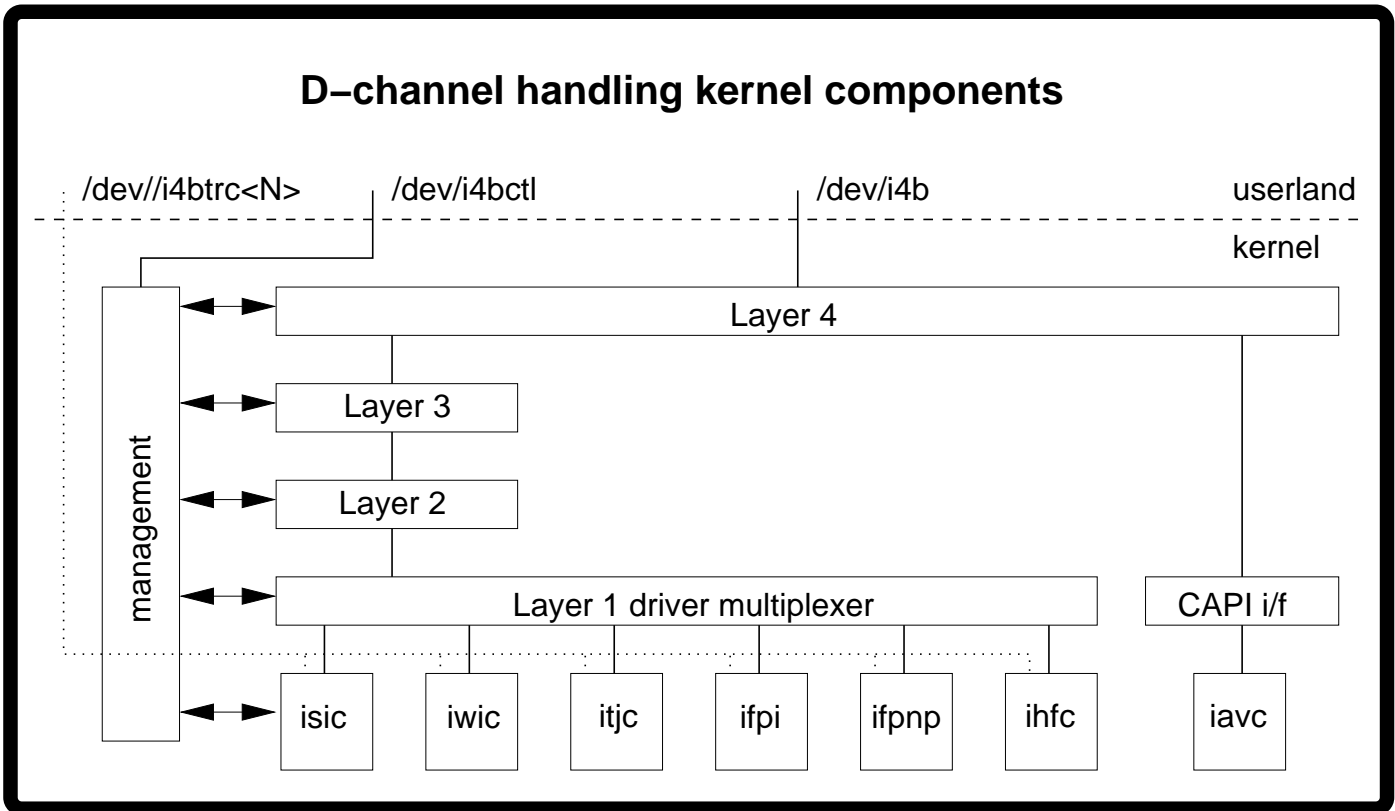

isdn4bsd

D-channel handling kernel components

BSDCon Europe 2001