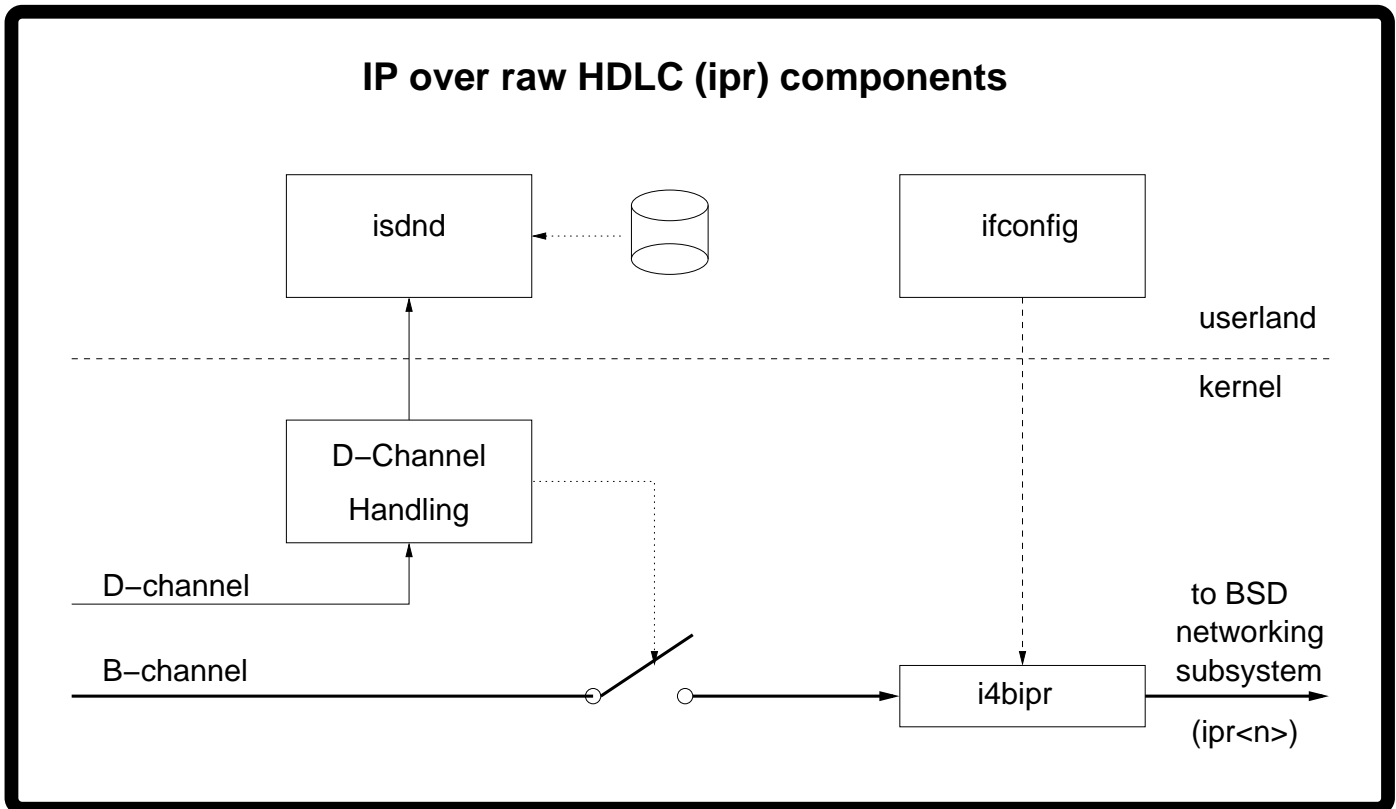

isdn4bsd

IP over raw HDLC (ipr) components

BSDCon Europe 2001